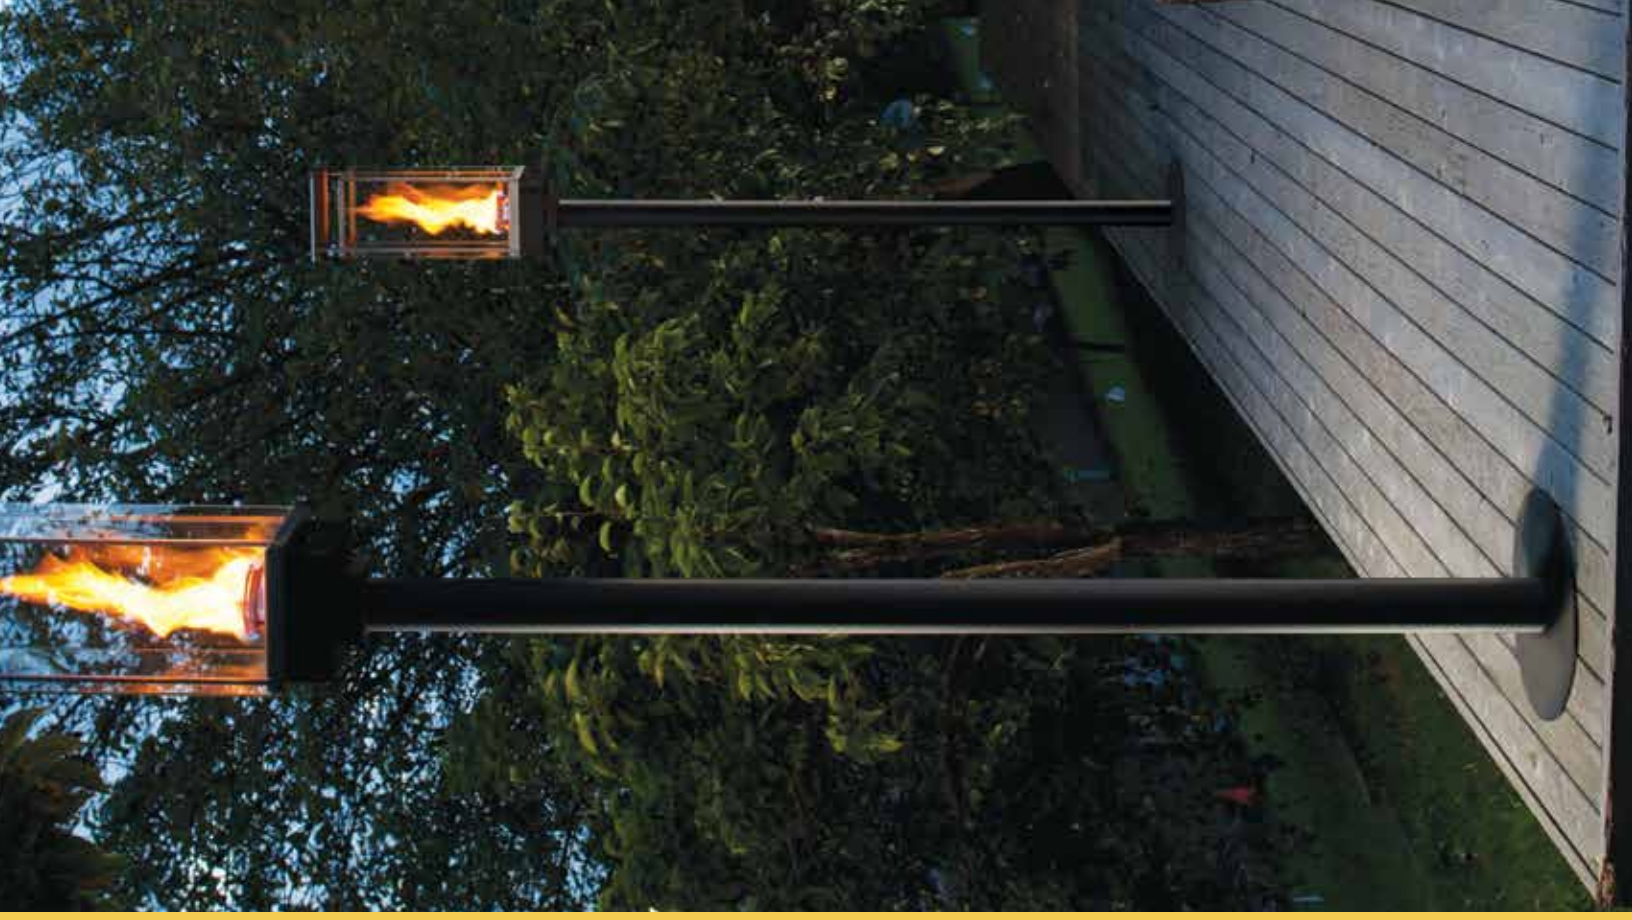

- Au if t
- Ter ren
- Th du
- Th du co
- Re (Te
- Ins on tra cir or (A Fir or

Electronic Ignition

This manual light model works with a built-in