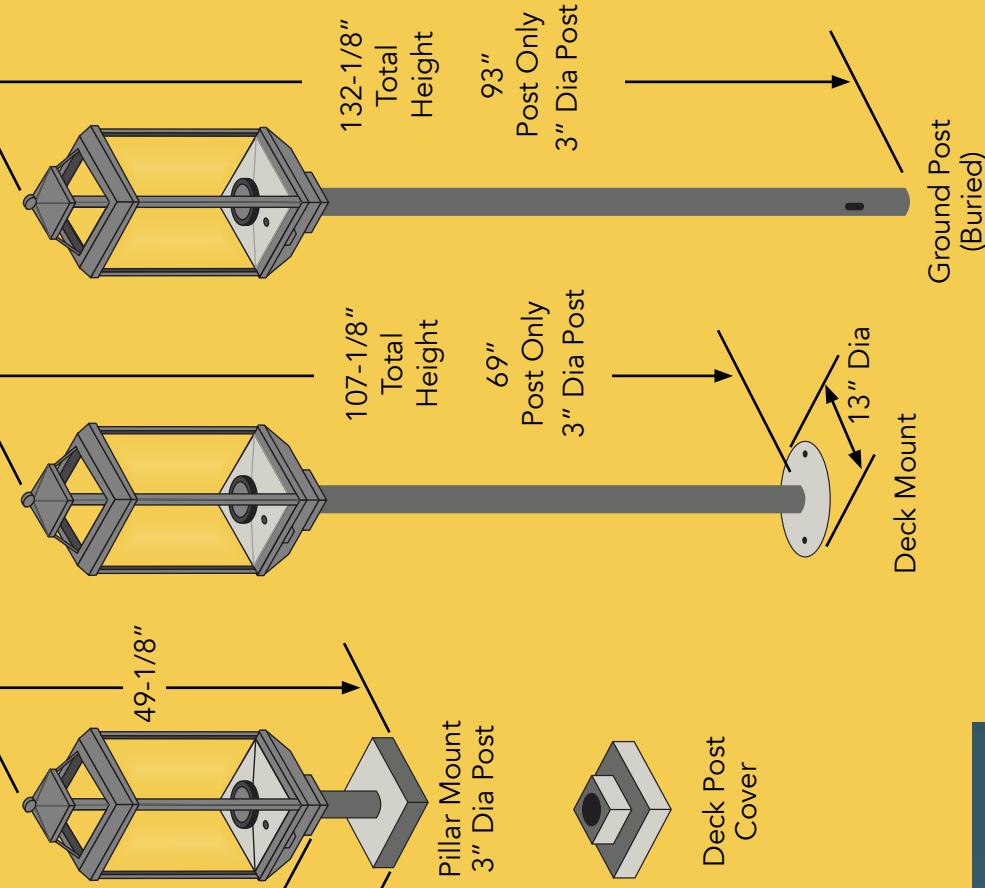

Featuring a larger-than-life flame and bold presentation of fire, this massive 50,000 BTU Tempest Lantern™ will create the ultimate focal point and gathering space for any outdoor setting! This showstopper is 40% larger than our standard 20K Tempest Lantern™.

The 50K Tempest Lantern™ is only available in Electronic Ignition and features the All-Weather 24V Hot Shot™ Electronic Ignition system. This model is set up for NG and comes with an LP conversion kit.