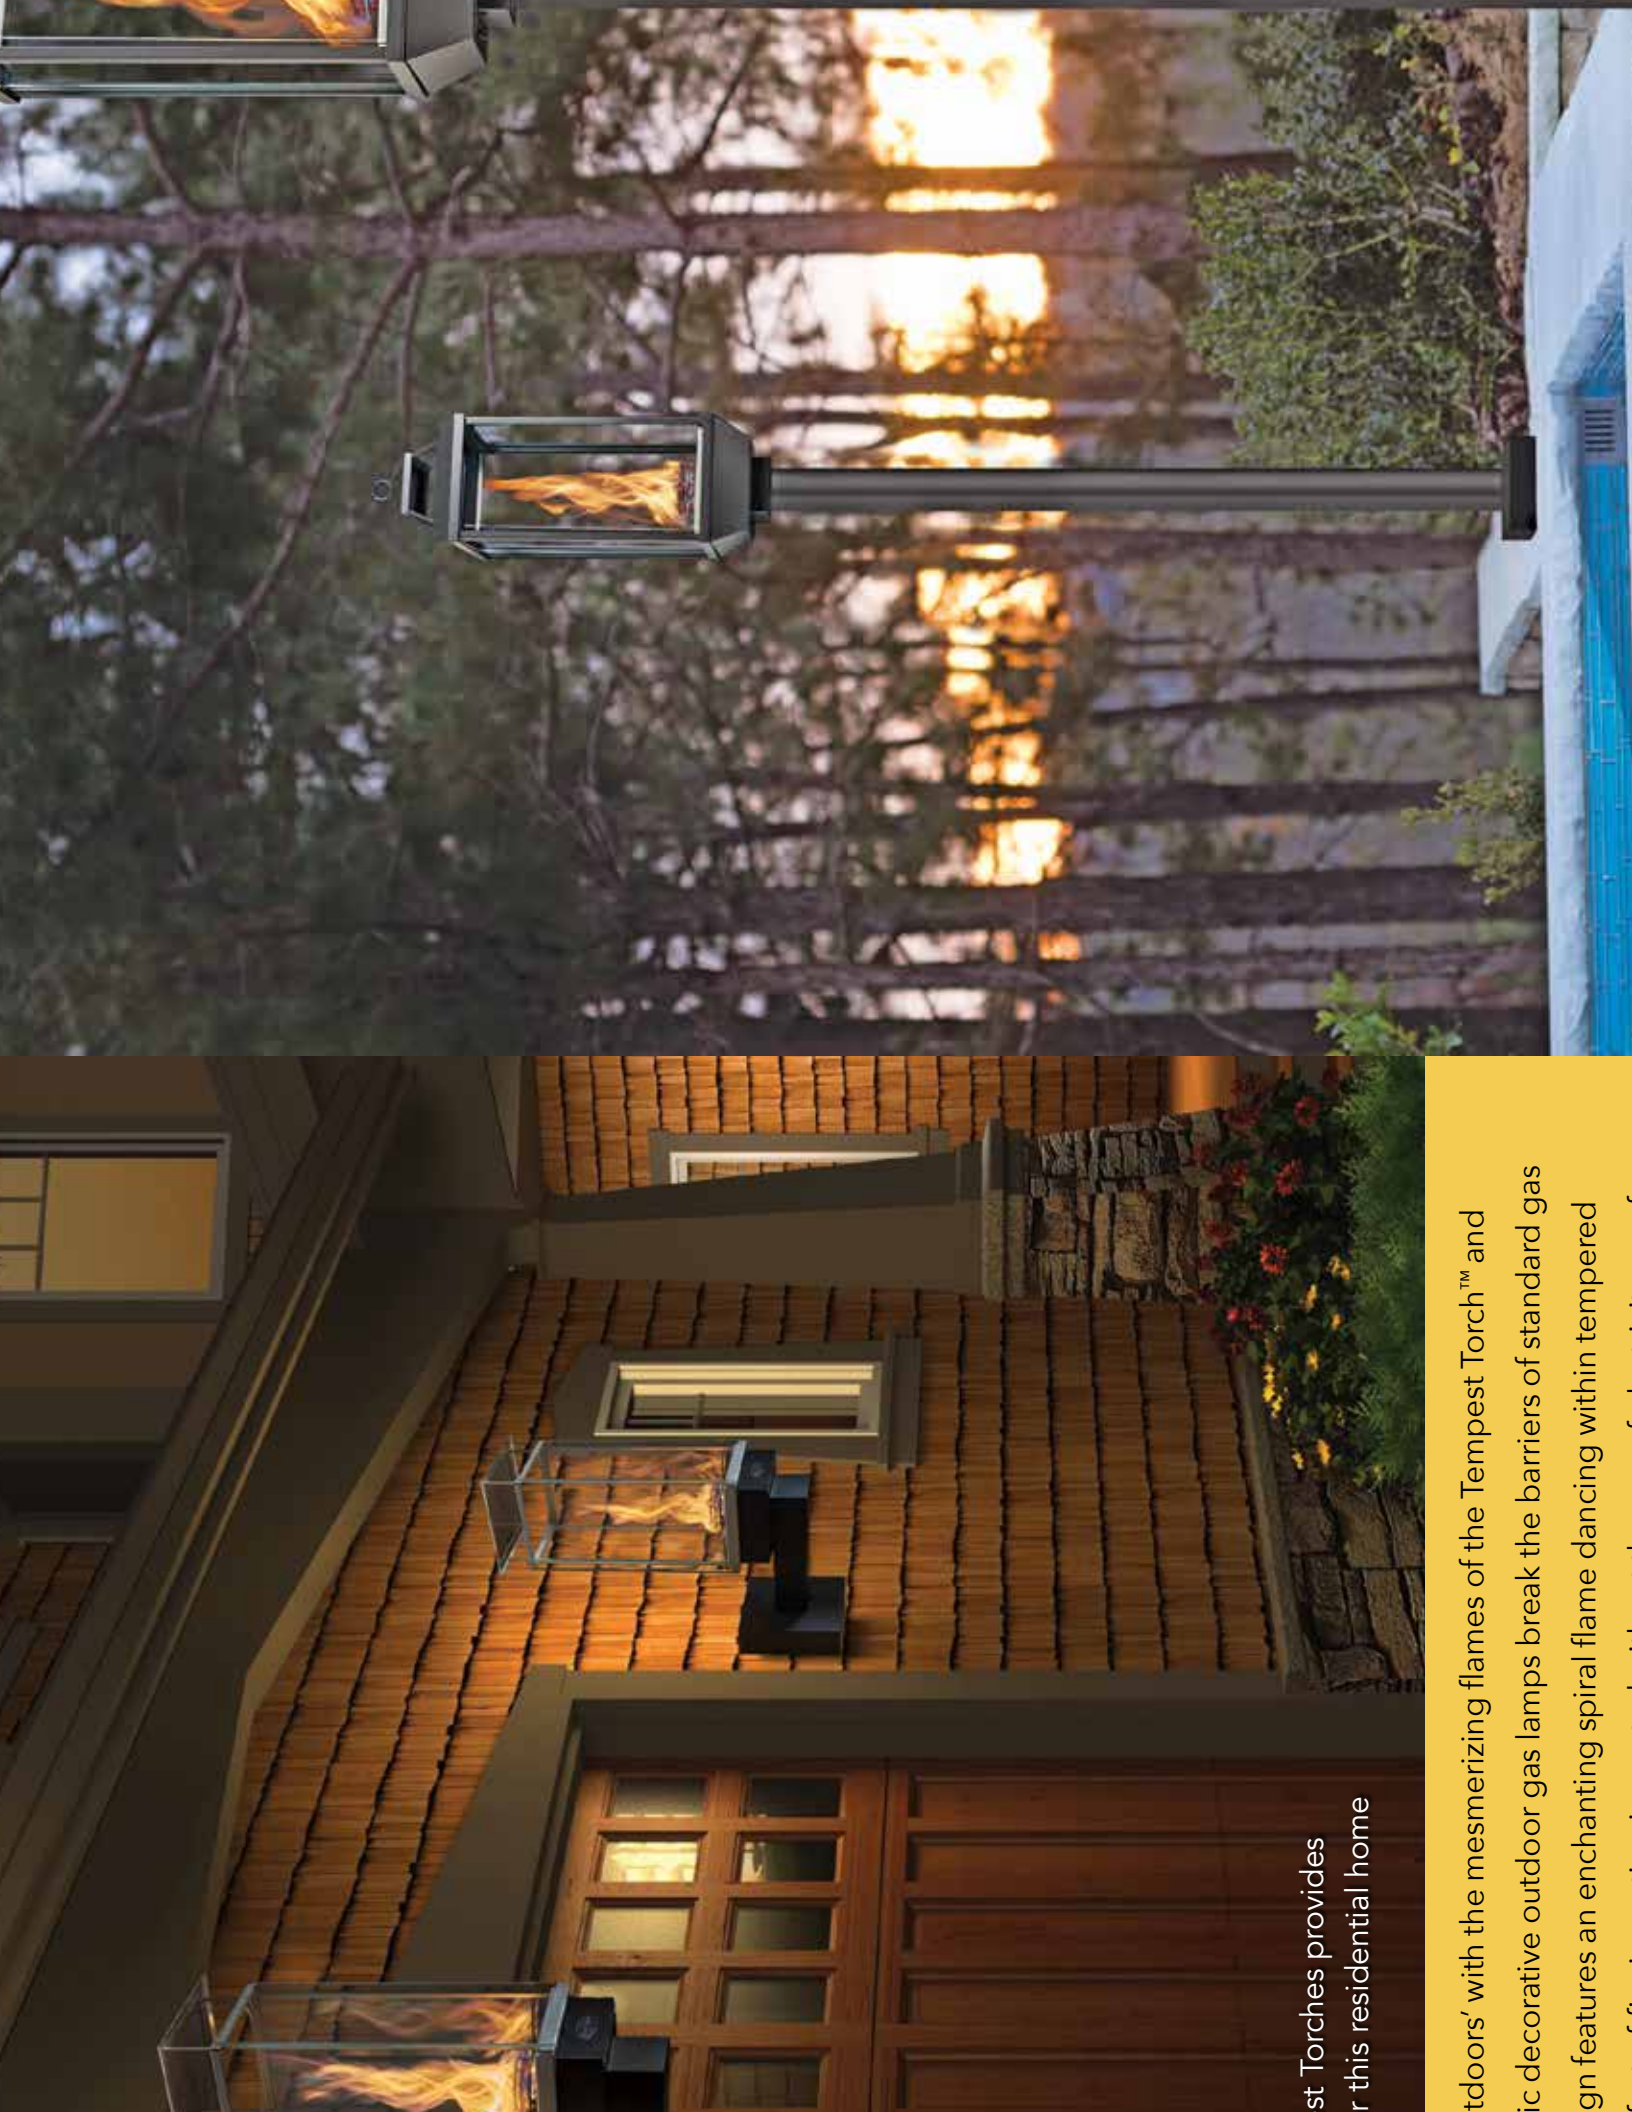

st Torches provides
r this residential home

tdoors' with the mesmerizing flames of the Tempest Torch™ and
ic decorative outdoor gas lamps break the barriers of standard gas
gn features an enchanting spiral flame dancing within tempered