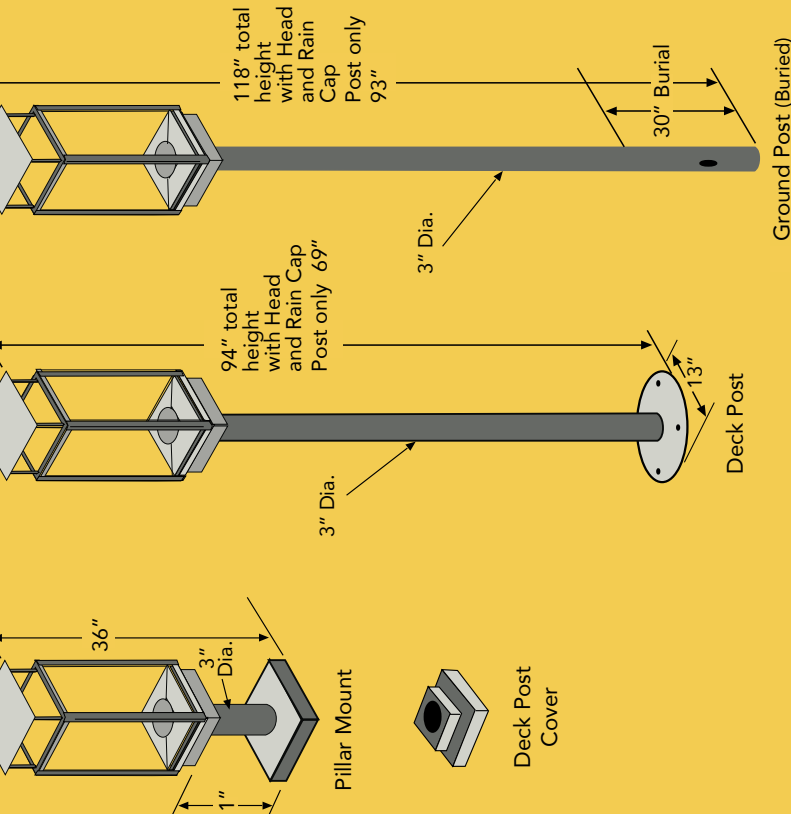

Tempest Lantern™

These four Pillar Mounted Tempest Torches elevate this deck into the ultimate outdoor entertainment space

Minimum Clearances To Combustibles

- **Floor:** 2.5" combustible floor to bottom (base) of torch
- **Walls:** 8" measured from glass surface
- **Ceiling:** 26" measured from the torch top (glass frame) with or without the rain cap. (Refer to the Owner's Manual for further details)

Gas Rating	NG	LP
BTUs/Hr High	20,000	20,000
BTUs/Hr Low	14,000	17,000

Lumens 25 Lumens of Light

20K Models Electronic Ignition 24V

Install up to six torches or lanterns on a single transformer and up to five transformers (give you up to 30 torches or lanterns on a single circuit)

For Your Safety
FOR OUTDOOR USE
Do not store or use liquids in the vicinity

WARNING:
Improper installation or maintenance can cause the owner's information. For assistance or advice, contact your installer, service agent