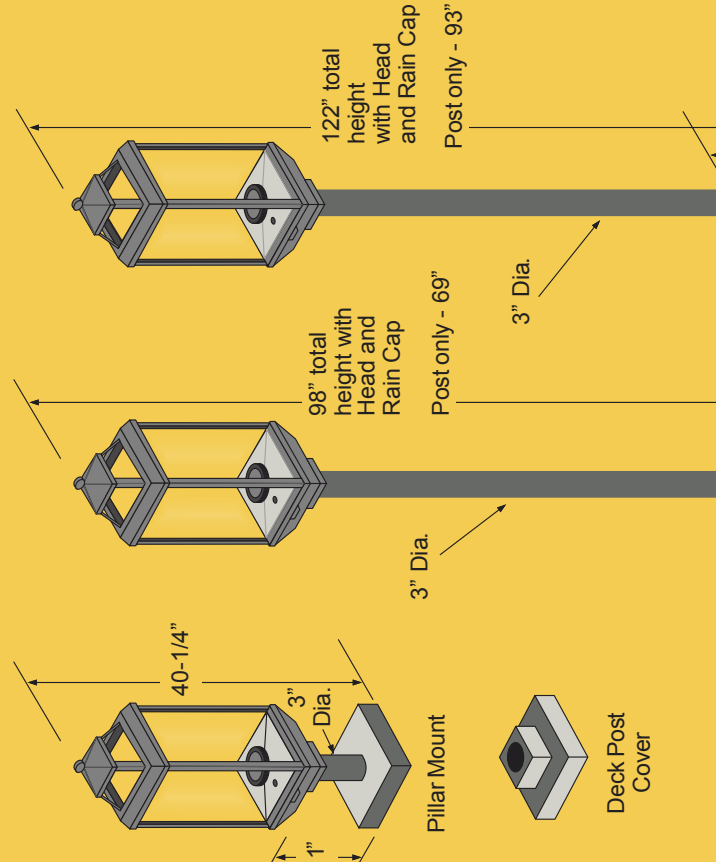

Tempest Lantern™

These four Pillar Mounted Tempest Torches elevate this deck into the ultimate outdoor entertainment space

Minimum Clearances To Combustibles

- **Floor:** 2.5" combustible floor to bottom (base) of torch
- **Walls:** 8" measured from glass surface
- **Ceiling:** 26" measured from the torch top (glass frame) with or without the rain cap. (Refer to the Owner's Manual for further details)

Gas Rating	NG	LP
BTUs/Hr High	20,000	20,000
BTUs/Hr Low	14,000	17,000

Lumens 25 Lumens of Light

20K Models Electronic Ignition 24V

Install up to six torches or lanterns on a single transformer and up to five transformers (give you up to 30 torches or lanterns on a single circuit)

For Your Safety
FOR OUTDOOR USE
Do not store or use liquids in the vicinity

WARNING:
Improper installation or maintenance can cause the owner's information. For assistance or advice, contact your installer, service agent